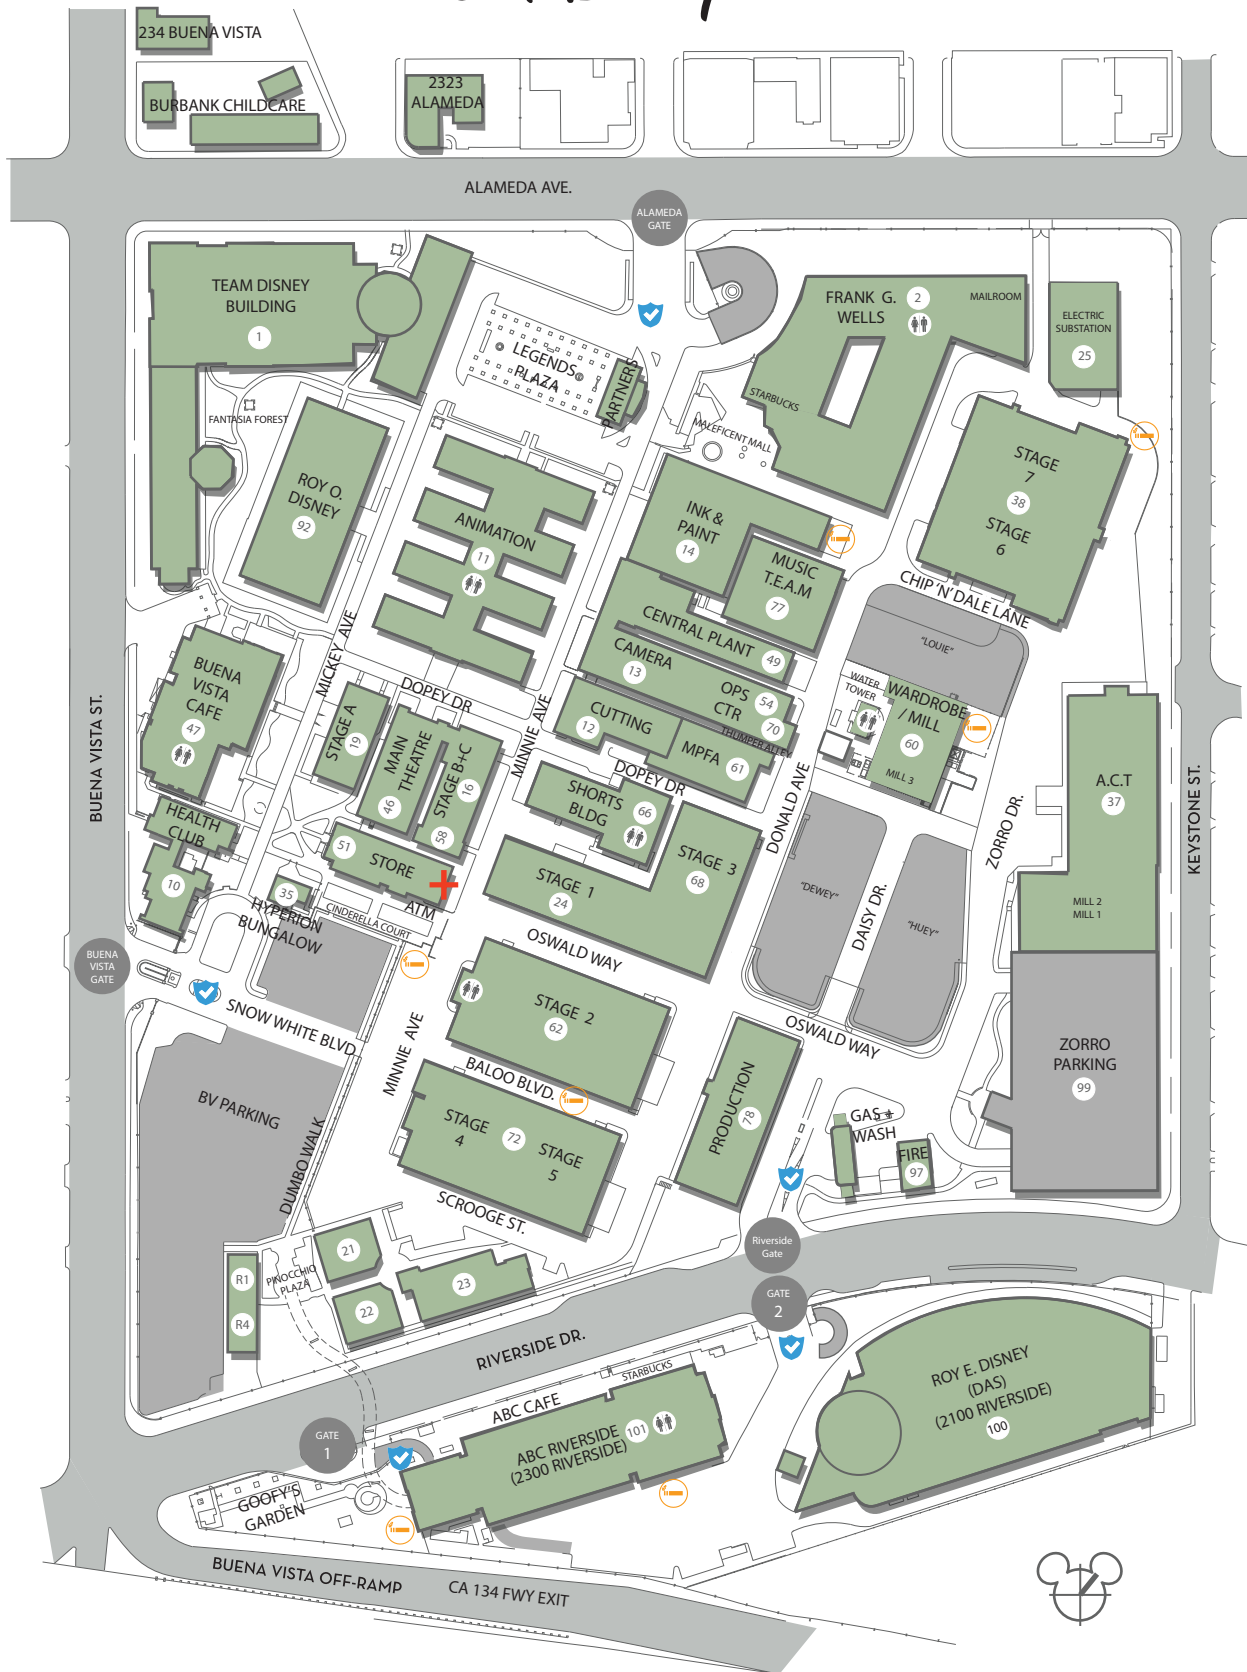

# The Walt Disney Studio

## MAP & DIRECTIONS

-  Security
-  Smoking Area
-  Medical Facility

500 South Buena Vista Street  
Burbank, Ca.

\* Guests please use RIVERSIDE GATE 3  
Park in Zorro parking structure

Directions from 134 fwy (South bound)  
Take Bob Hope Drive exit from 134 fwy  
Turn right onto Bob Hope Dr.  
Take first left onto Riverside Dr.

Directions from 134 fwy (North bound)  
Take Buena Vista Street exit from 134 fwy